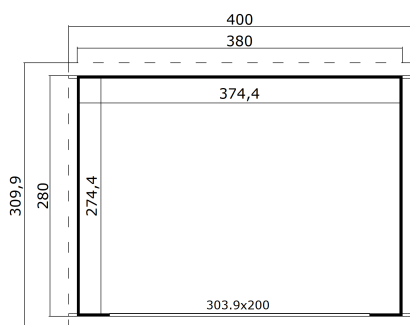

28 mm

2

0

**PACKAGING: 1 PALLET(S)**

445 x 118 x 53 cm  
600 kg

EAN 4743329288853

**DIMENSIONS**

Floor area	10.27 m <sup>2</sup>
Roof dimensions	4.00 x 3.05 m
Cubic volume	≈ 23.13 m <sup>3</sup>
Wall height	≈ 2.22 m
Ridge height	≈ 2.28 m
Front overhang	≈ 15 cm

**WINDOWS & DOORS**

1 x Sliding door (SGAL*)	.0 x .0 cm
--------------------------	------------

\*SGAL: Single Glazed Aluminium

**ROOF & FLOOR**

Roof boards	15.5x90 mm
Roof surface	12.20 m <sup>2</sup>
Roof angle	≈ 1 °